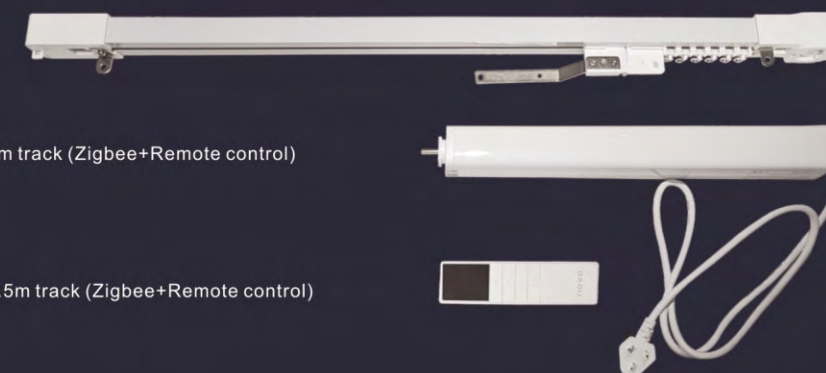

I-K99

Handheld Smart Dimmer Switch(Zigbee)

PACK: 50pcs

Elegant Copper

Gun Grey

Remote Control Mode

Stepless Dimming

Click On/Off

Revolve Adjust the brightness

Press and hold and rotate Tone temperature

Long press>3s Tone the color

3500K-6500K

Color temperature adjustment effect

Brightness adjustment effect

0%-100%

Smart Home Series

YD-MC
Smart Contact Sensor(Zigbee)
For window or door use
PACK: 660pcs

YD-IR+RF
IR+RF Remote Controller(WIFI)
For AC, TV, Fan, Light... Control
PACK: 140pcs

YD-LB
Smart Speaker(Zigbee)
Music play or welcomes
PACK: 60pcs