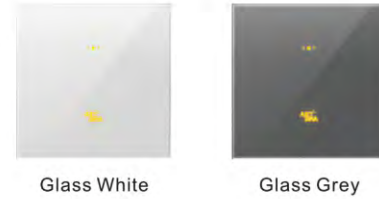

Z20 SERIES

- ·High transmittance glass surface design;
- ·Customizable light transmission logo;
- ·Color convertible LED indicator;
- ·High stability Zigbee chip;

Z20-IK01
1 Gang Smart Switch(Zigbee)

PACK: 60pcs