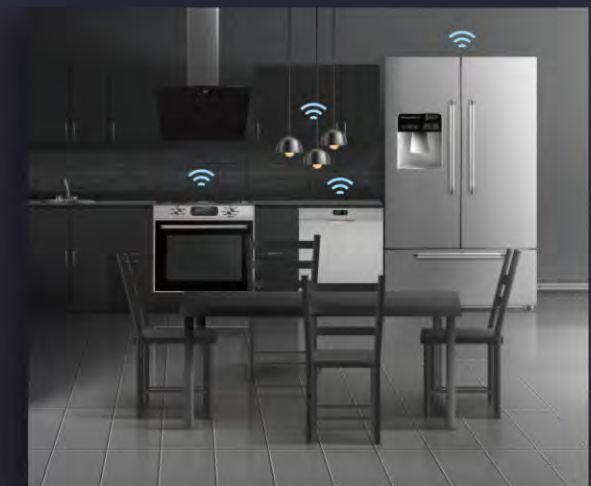

PACK: 96pcs

Z10-P21-W
4 Gang Frame (White)

PACK: 80pcs

Plan Setting

Automatic Control

Power Statistics

Make Home Appliances Intelligent

Realize intelligent linkage

I-K99

Handheld Smart Dimmer Switch(Zigbee)

PACK: 50pcs

Elegant Copper

Gun Grey

Remote Control Mode

Stepless Dimming

Click On/Off