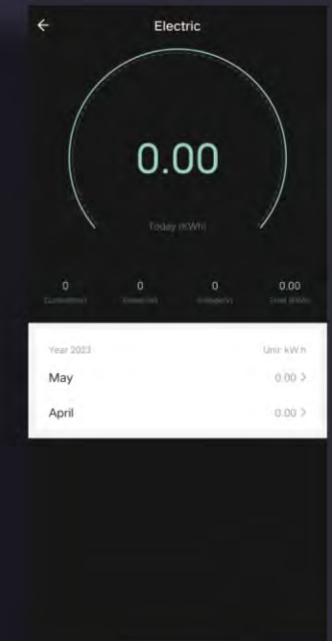

Power Statistics