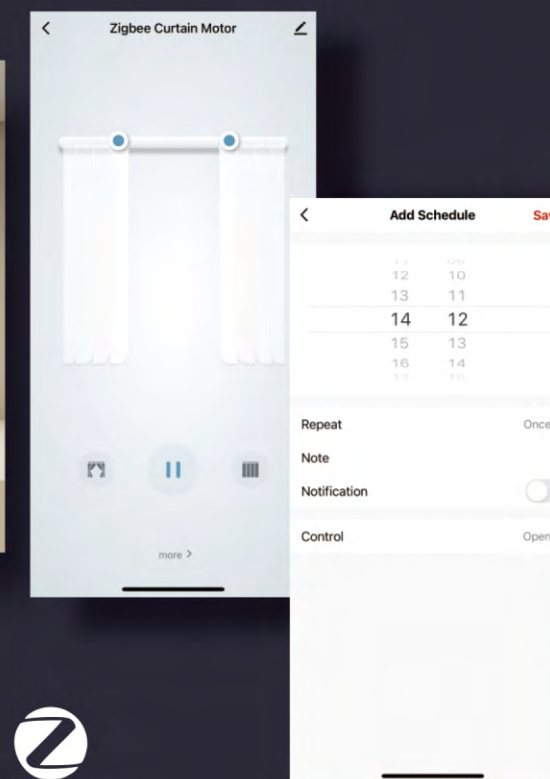

Revolve Adjust the brightness

Press and hold and rotate Tone temperature

Long press>3s Tone the color

3500K-6500K

Color temperature adjustment effect

Brightness adjustment effect

0%-100%

Smart Home Series

YD-MC
Smart Contact Sensor(Zigbee)
For window or door use
PACK: 660pcs

YD-IR+RF
IR+RF Remote Controller(WIFI)
For AC, TV, Fan, Light... Control
PACK: 140pcs

YD-LB
Smart Speaker(Zigbee)
Music play or welcomes
PACK: 60pcs

YD-C10-3-Zgb
Smart curtain motor and 3m track (Zigbee+Remote control)
PACK: 1pcs

YD-C10-4.5-Zgb
Smart curtain motor and 4.5m track (Zigbee+Remote control)
PACK: 1pcs

Automatically open the curtains in the morning

Automatically close the curtains at night

Free control opening and closing

Set open close

APP remote control

Voice control

ZigBee 3.0

YD-WG-Zgb

Smart Wired Gateway(Zigbee)