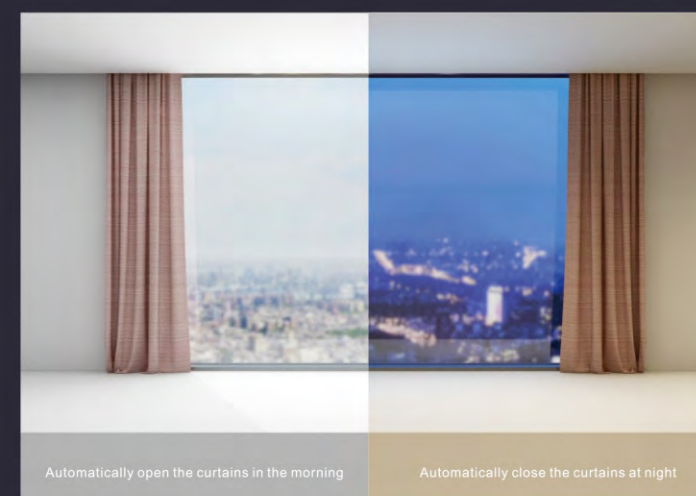

Automatically open the curtains in the morning

Automatically close the curtains at night